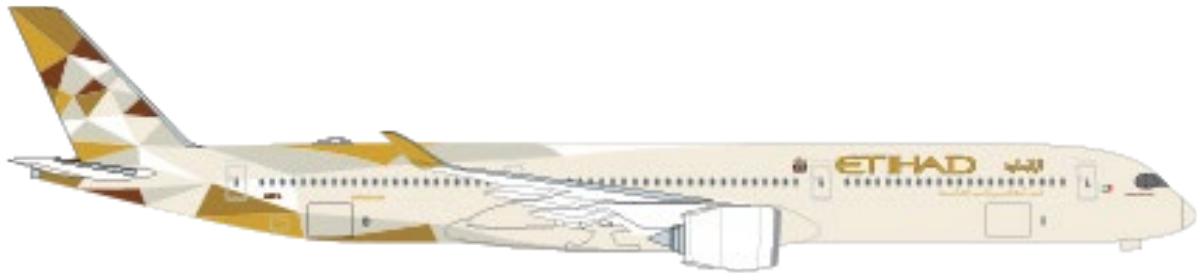

A350-1000

Cargo Door Dimensions

Compartment	Door Dimensions (Width x Height)
BULK	0.95 m x 0.76 m (3.12 ft x 2.49 ft)

Cargo Hold Dimensions

Compartment	Hold Dimensions (Length x Width x Height)
BULK	1.91 m x 1.19 m x 1.68 m (6.27 ft x 3.90 ft x 5.51 ft)

Baggage Container Dimensions (for use in FWD/AFT holds)

Type	Internal Dimensions (Length x Width x Height)
AKE	1.40 m x 1.96 m x 1.52 m (4.59 ft x 6.43 ft x 4.99 ft)
ALF	3.03 m x 1.43 m x 1.48 m (9.94 ft x 4.69 ft x 4.86 ft)