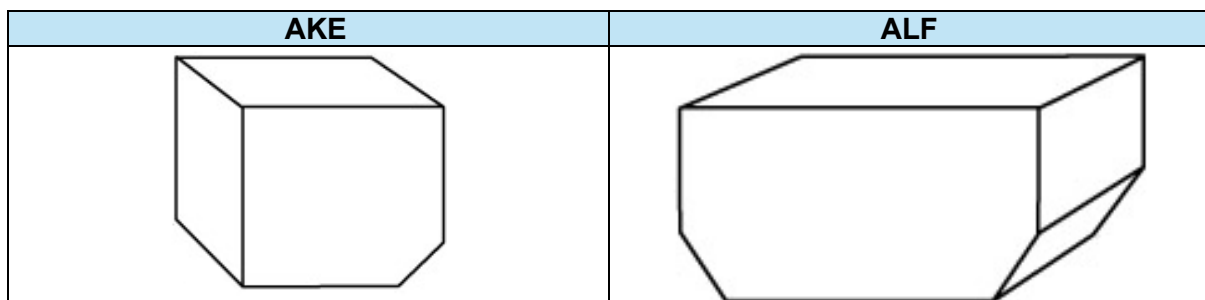

Baggage Container Dimensions (for use in FWD/AFT holds)

Type	Internal Dimensions (Length x Width x Height)
AKE	1.40 m x 1.96 m x 1.52 m (4.59 ft x 6.43 ft x 4.99 ft)
ALF	3.03 m x 1.43 m x 1.48 m (9.94 ft x 4.69 ft x 4.86 ft)