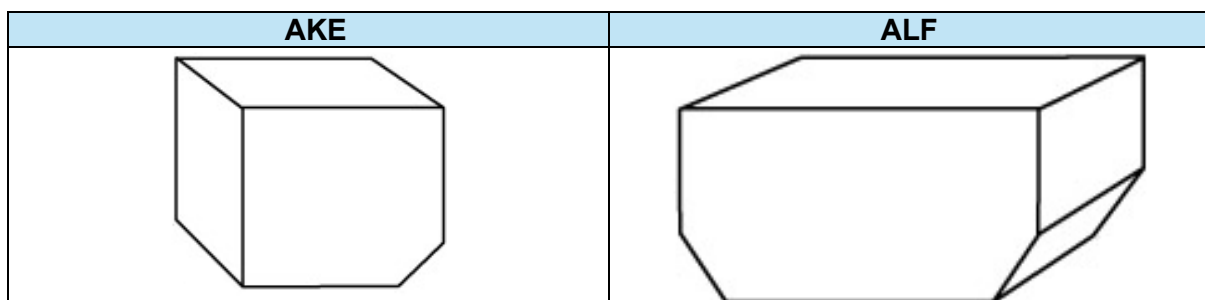

Baggage Container Dimensions (for use in FWD/AFT holds)

Type	Internal Dimensions (Length x Width x Height)
AKE	1.40 m x 1.96 m x 1.52 m (4.59 ft x 6.43 ft x 4.99 ft)
ALF	3.03 m x 1.43 m x 1.48 m (9.94 ft x 4.69 ft x 4.86 ft)