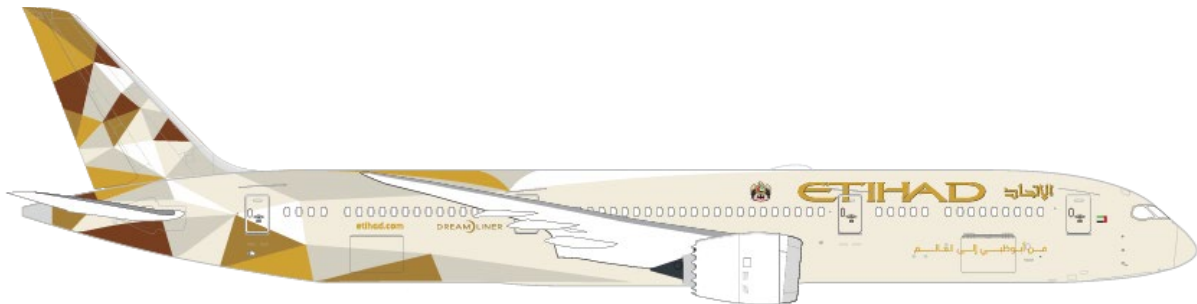

B787-9 & B787-10