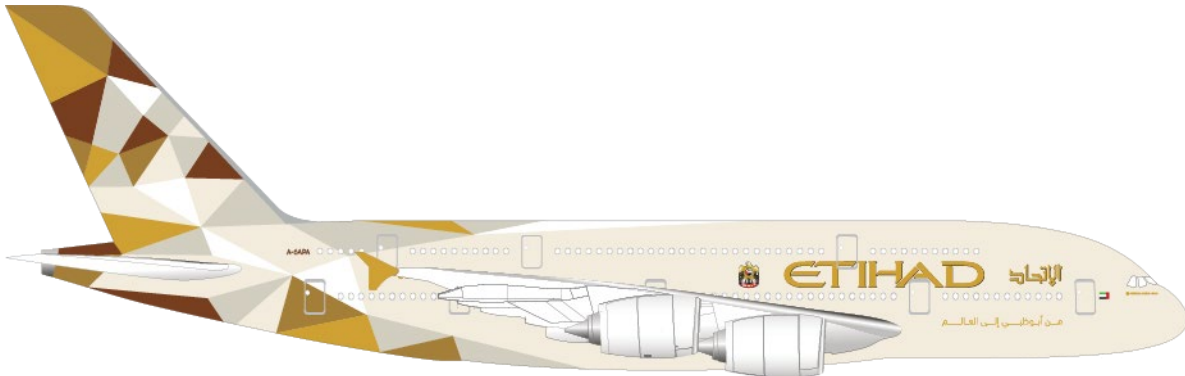

A380

Cargo Door Dimensions

Compartment	Door Dimensions (Width x Height)
BULK	1.13 m x 1.75 m (3.71 ft x 5.74 ft)

Cargo Hold Dimensions

Compartment	Hold Dimensions (Length x Width x Height)
BULK	2.81 m x 4.13 m x 1.14 m (9.22 ft x 13.55 ft x 3.74 ft)

Baggage Container Dimensions (for use in FWD/AFT holds)

Type	Internal Dimensions (Length x Width x Height)
AKE	1.40 m x 1.96 m x 1.52 m (4.59 ft x 6.43 ft x 4.99 ft)
ALF	3.03 m x 1.43 m x 1.48 m (9.94 ft x 4.69 ft x 4.86 ft)