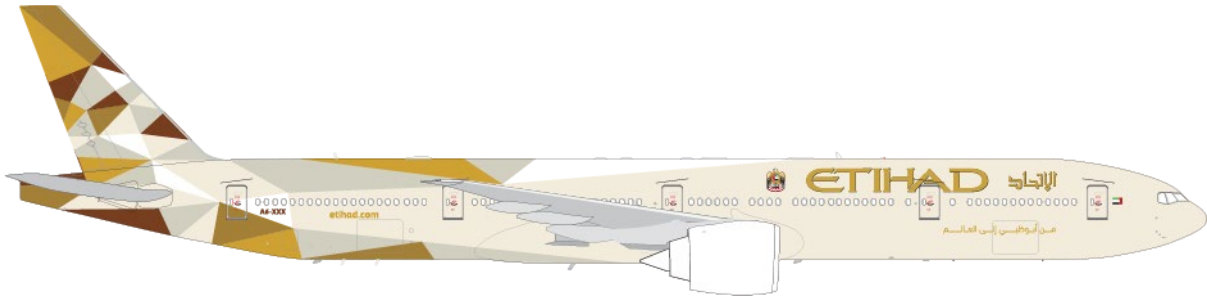

B777-300ER