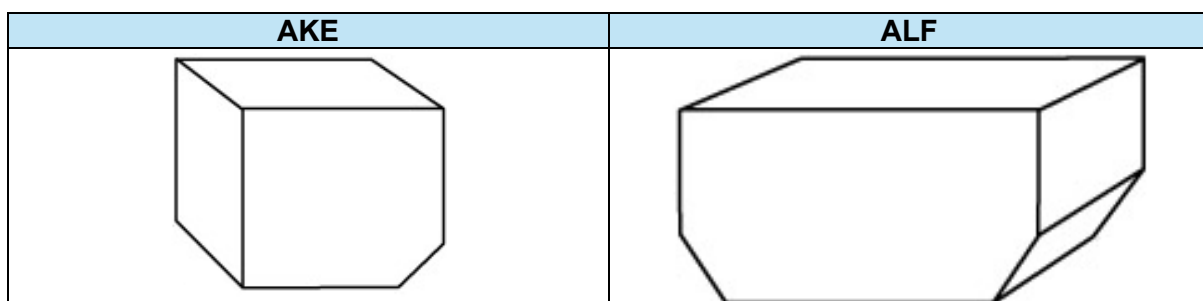

Baggage Container Dimensions (for use in FWD/AFT holds)

Type	Internal Dimensions (Length x Width x Height)
AKE	1.40 m x 1.96 m x 1.52 m (4.59 ft x 6.43 ft x 4.99 ft)
ALF	3.03 m x 1.43 m x 1.48 m (9.94 ft x 4.69 ft x 4.86 ft)