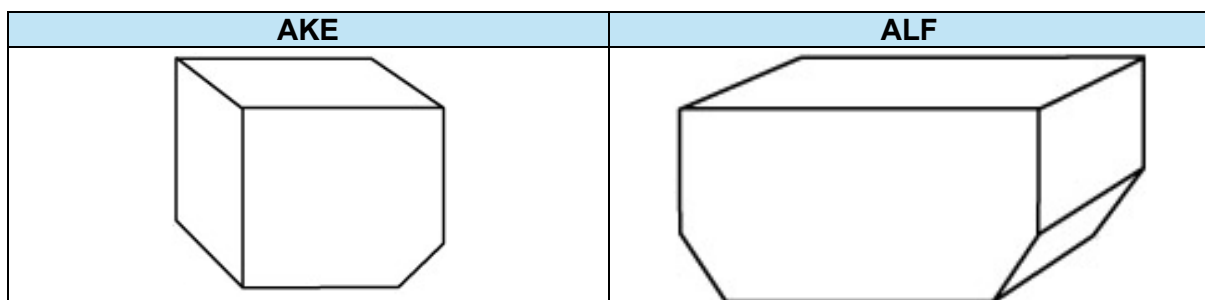

Baggage Container Dimensions (for use in FWD/AFT holds)

Type	Internal Dimensions (Length x Width x Height)
AKE	1.40m x 1.96 m x 1.52 m (4.59 ft x 6.43 ft x 4.99 ft)
ALF	3.03 m x 1.43 m x 1.48 m (9.94 ft x 4.69 ft x 4.86 ft)